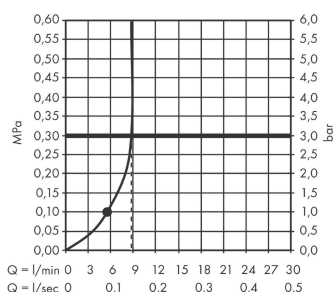

Rainfinity
Baton hand shower 100 1jet EcoSmart
 Surfaces: **Matt Black** Article Number: **26867670**

Description

product features

- shower head size: 100 mm
- spray type: PowderRain
- spray disc surface: graphite
- maximum flow rate at 3 bar: 9 l/min
- minimum flow pressure: 1 bar
- with internal water conduction
- rinseable screen seal
- connection thread G 1/2
- connection dimension: DN15
- suitable for continuous flow water heaters

Technology

Design awards

reddot award 2019
best of the best

Product image

Scale drawing

Flowchart

The consumption was measured in combination with the appropriate fittings (thermostat/mixer/ in-wall valve) to reflect actual application in practice.