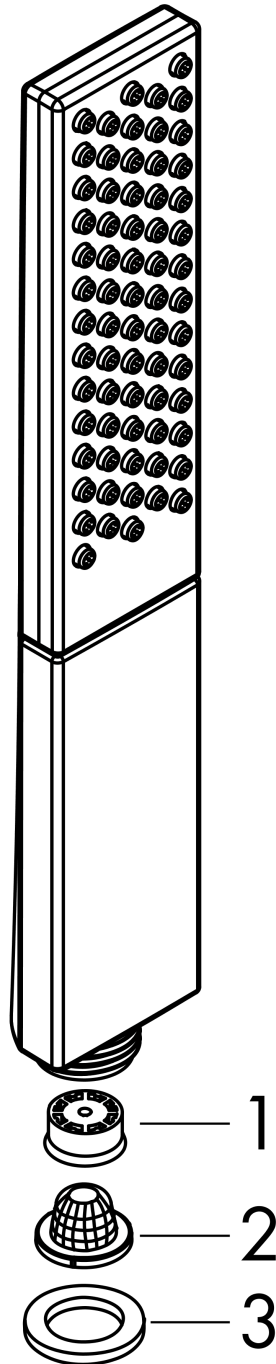

Rainfinity
Baton hand shower 100 1jet EcoSmart
 Surfaces: **Matt Black** Article Number: **26867670**

Description

product features

- shower head size: 100 mm
- spray type: PowderRain
- spray disc surface: graphite
- maximum flow rate at 3 bar: 9 l/min
- minimum flow pressure: 1 bar
- with internal water conduction
- rinseable screen seal
- connection thread G 1/2
- connection dimension: DN15
- suitable for continuous flow water heaters

Technology

Design awards

reddot award 2019
best of the best

Product image

Scale drawing

Flowchart

The consumption was measured in combination with the appropriate fittings (thermostat/mixer/ in-wall valve) to reflect actual application in practice.

Rainfinity
Baton hand shower 100 1jet EcoSmart
Surfaces: **Matt Black** Article Number: **26867670**

Exploded Drawing

Year of production: >01/21

Rainfinity

Baton hand shower 100 1jet EcoSmart

Surfaces: **Matt Black** Article Number: **26867670**

Spare part list

Year of production: >01/21

Pos.	Description	Article Number	Price	PU
1	flow limiter (9 l/min)	95659000	-	1
2	filter	92672000	-	1
3	seal	98058000	-	1