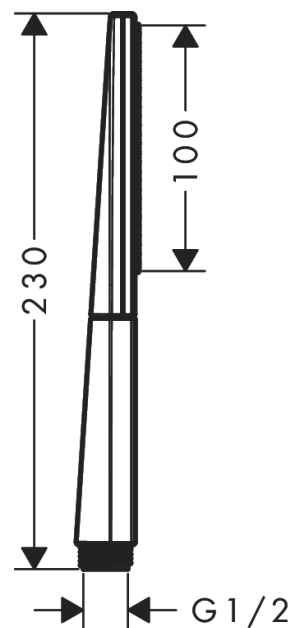

Rainfinity
Baton hand shower 100 1jet EcoSmart
 Surfaces: **Matt Black** Article Number: **26867670**

Description

product features

- shower head size: 100 mm
- spray type: PowderRain
- spray disc surface: graphite
- maximum flow rate at 3 bar: 9 l/min
- minimum flow pressure: 1 bar
- with internal water conduction
- rinseable screen seal
- connection thread G 1/2
- connection dimension: DN15
- suitable for continuous flow water heaters

Technology

Design awards

reddot award 2019
best of the best

Product image

Scale drawing

Flowchart

The consumption was measured in combination with the appropriate fittings (thermostat/mixer/ in-wall valve) to reflect actual application in practice.

Rainfinity
Baton hand shower 100 1jet EcoSmart
Surfaces: **Matt Black** Article Number: **26867670**

Exploded Drawing

Year of production: >01/21

Rainfinity

Baton hand shower 100 1jet EcoSmart

Surfaces: **Matt Black** Article Number: **26867670**

Spare part list

Year of production: >01/21

Pos.	Description	Article Number	Price	PU
1	flow limiter (9 l/min)	95659000	-	1
2	filter	92672000	-	1
3	seal	98058000	-	1